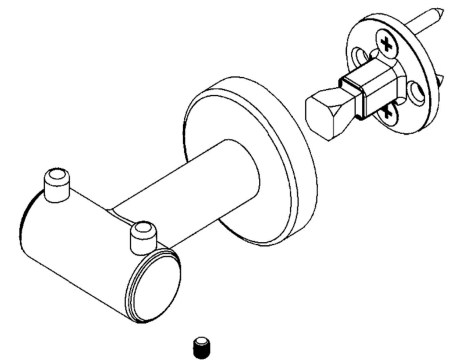

PART NUMBERS

3000-PC-DH

FINISH

POLISHED CHROME

HARDWARE INCLUDED

- ZINC DIE-CAST COVER FLANGE - 1
- ZINC DIE-CAST ROBE HOOK - 1
- STAINLESS STEEL MOUNTING HARDWARE AND WALL ANCHORS INCLUDED

WALL MOUNTED VERSION

INSTALLATION:

Attach mounting bracket to wall with mounting screws. Slide flange and post over bracket and tighten set screw. Our mounting brackets are designed with horizontal and vertical adjustability to insure a proper level fit.