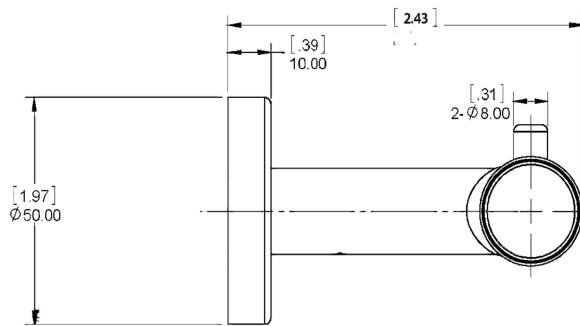

PART NUMBERS

3000-PC-DH

FINISH

POLISHED CHROME

HARDWARE INCLUDED

- ZINC DIE-CAST COVER FLANGE - 1
- ZINC DIE-CAST ROBE HOOK - 1
- STAINLESS STEEL MOUNTING HARDWARE AND WALL ANCHORS INCLUDED

WALL MOUNTED VERSION

INSTALLATION:

Attach mounting bracket to wall with mounting screws. Slide flange and post over bracket and tighten set screw. Our mounting brackets are designed with horizontal and vertical adjustability to insure a proper level fit.