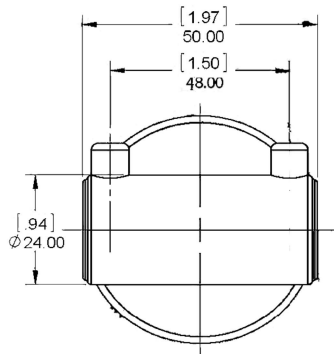

PART NUMBERS

3000-PC-DH

FINISH

POLISHED CHROME

HARDWARE INCLUDED

- ZINC DIE-CAST COVER FLANGE - 1
- ZINC DIE-CAST ROBE HOOK - 1
- STAINLESS STEEL MOUNTING HARDWARE AND WALL ANCHORS INCLUDED

WALL MOUNTED VERSION

INSTALLATION:

Attach mounting bracket to wall with mounting screws. Slide flange and post over bracket and tighten set screw. Our mounting brackets are designed with horizontal and vertical adjustability to insure a proper level fit.